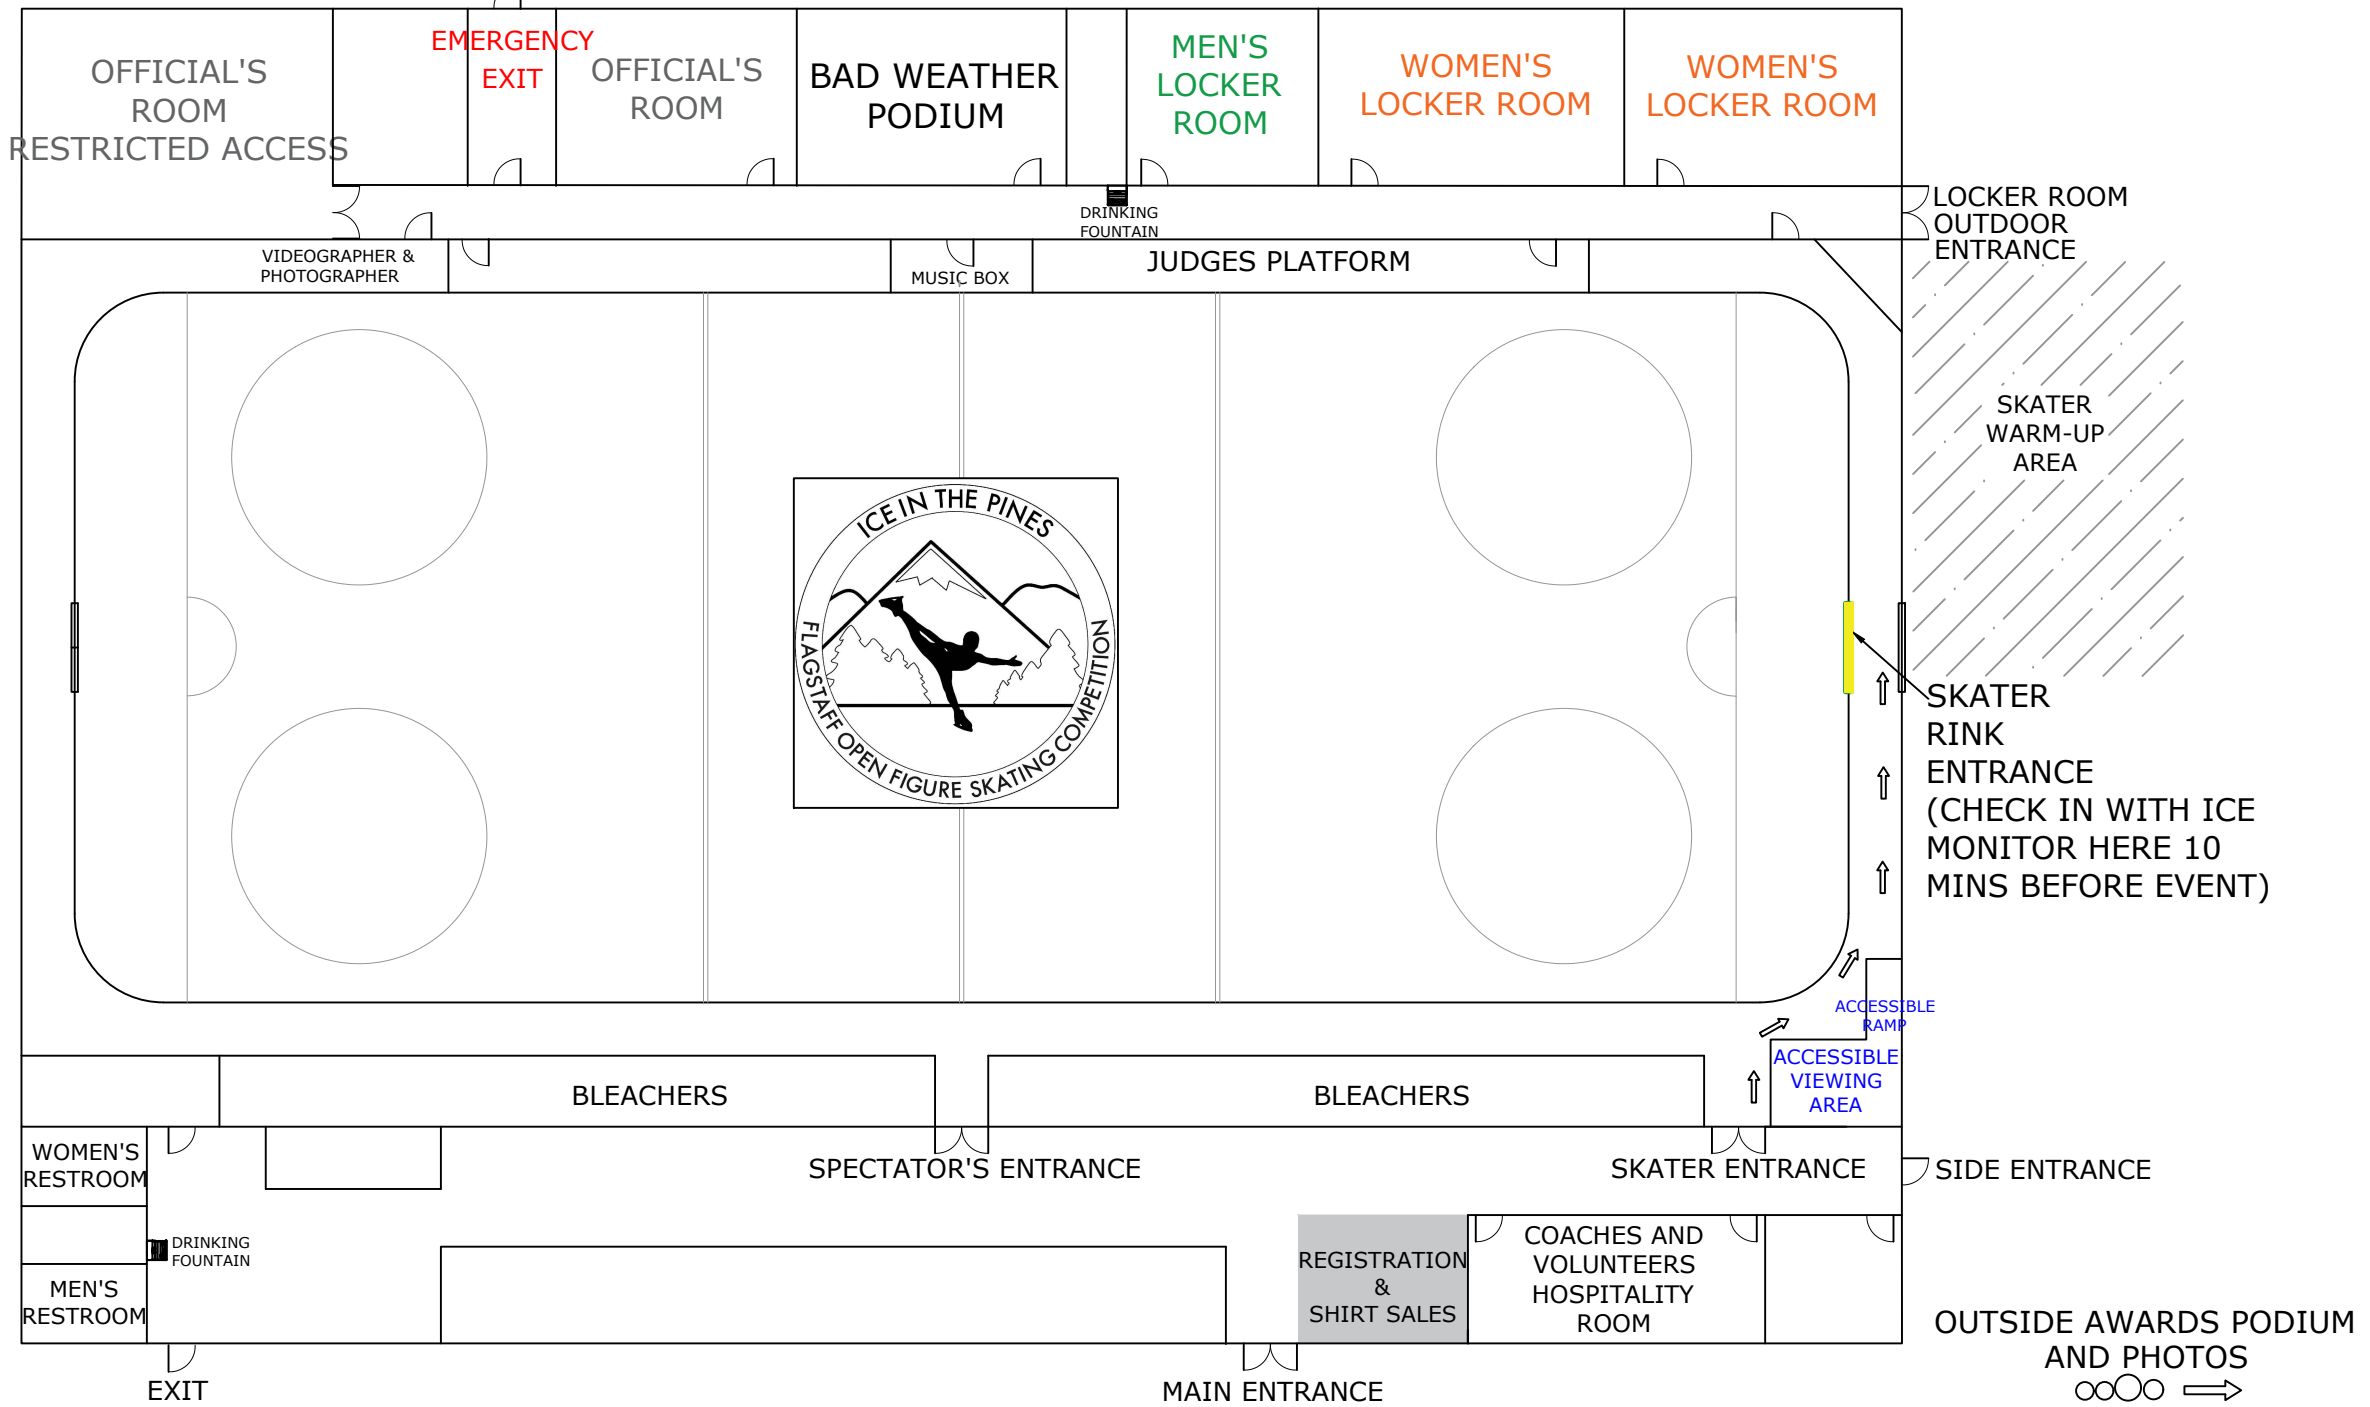

# Competition Map

During all Interpretive Events, there will be no foot traffic allowed by rink entrance.  
 You must access the locker rooms from the outside door labeled Locker Room Outdoor Entrance.