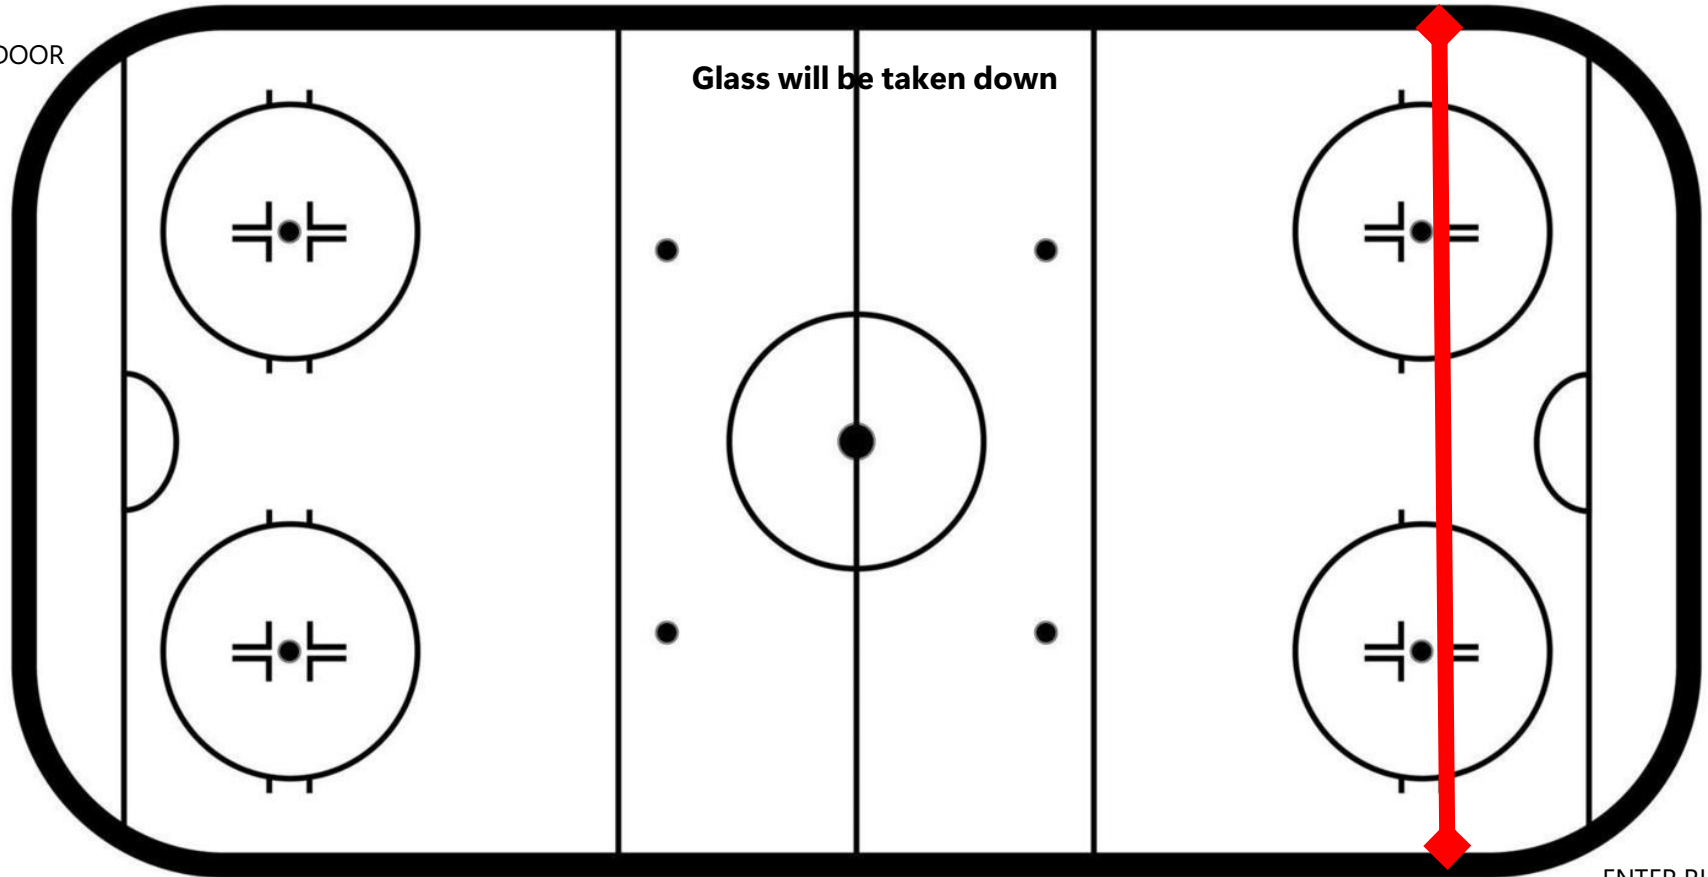

STADIUM RINK

SPECTATORS

JUDGES STAND

SPECTATORS

ZAMBONI DOOR

Glass will be taken down

ENTER RINK

CURTAIN

LOCKER ROOMS

LOBBY