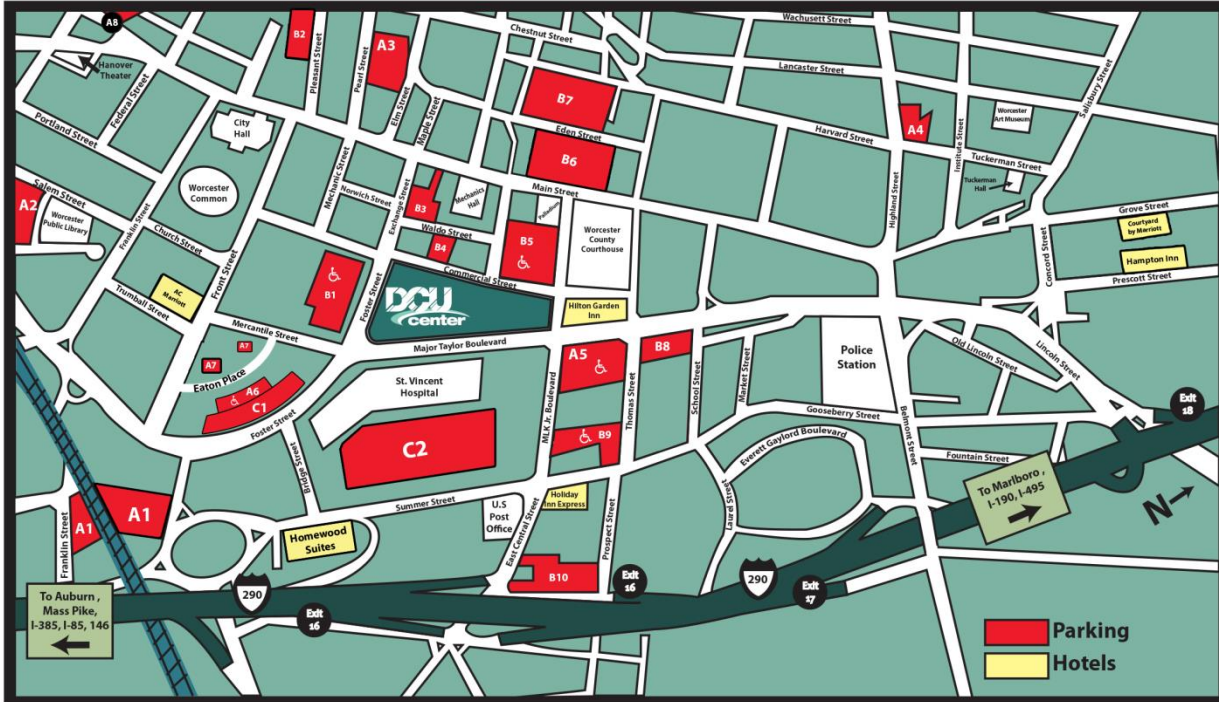

Worcester Parking Map

Worcester has over 10,000 available parking spaces in municipal and private lots as well as on street parking.

#	Organization Name	Address	# Spaces
A1	Union Station Parking Garage	225 Franklin Street	500
A2	Worcester Library	40 Salem Steet	289
A3	Pearl - Elm Garage	20 Peral Street	800
A4	Highland Street Municipal Lot	30 Highland Street	94
A5	Major Taylor Blvd. Garage - DCU Center	30 Major Taylor Blvd.	1000
A6	Worcester Common Garage	3 Eaton Pl.	550
A7	Pedestrian Entrance - Worc. Common Garage	3 Eaton Pl.	
A8	Federal Plaza Garage	570 Main Street	511
B1	Mercantile Center Garage	Commercial St. & Foster St.	1200
B2	Sovereign Tower Garage	40-54 Pleasant Street	600
B3	Commerce Associates	365 Main Street	112
B4	Waldo Street	27-33 Waldo Street	80
B5	Dowditch and Dewey	30 Exchange Street	180
B6	Commerce Associates	252 Main Street	280
B7	Day Building	360 Main Street/Eden Street	54
B8	Honey Farms	82 Thomas Street	45
B9	100 Central Street	100 Central Street	320
B10	99 Restaurant	116 Summer Street	100
C1	Unum Garage	Foster Street	800
C2	St. Vincent Hospital	27-31 Summer Street	350

A: Municipal Parking

B: Private Parking

C: Restricted Use Parking

PARKING INFORMATION FOR COLONIAL CLASSIC

Attached is a map of the available parking for the Colonial Classic competition.

We are offering a preferred parking flat rate of \$5 at the Worcester Common Garage (A6) in the map.

The garage is located at 8 Eaton Street, garage accepts cash at the pay station or credit cards at the exit. Capacity at this location is currently 250 cars, and it's virtually empty on the weekends. No in and out privileges

Another option for parking close to the DCU arena is located at 30 Major Taylor Blvd.

The Major Taylor Boulevard (MTB), is cash only and no in and out privileges. Effective 1/1/18 the new parking rates for the Major Taylor Blvd Garage: