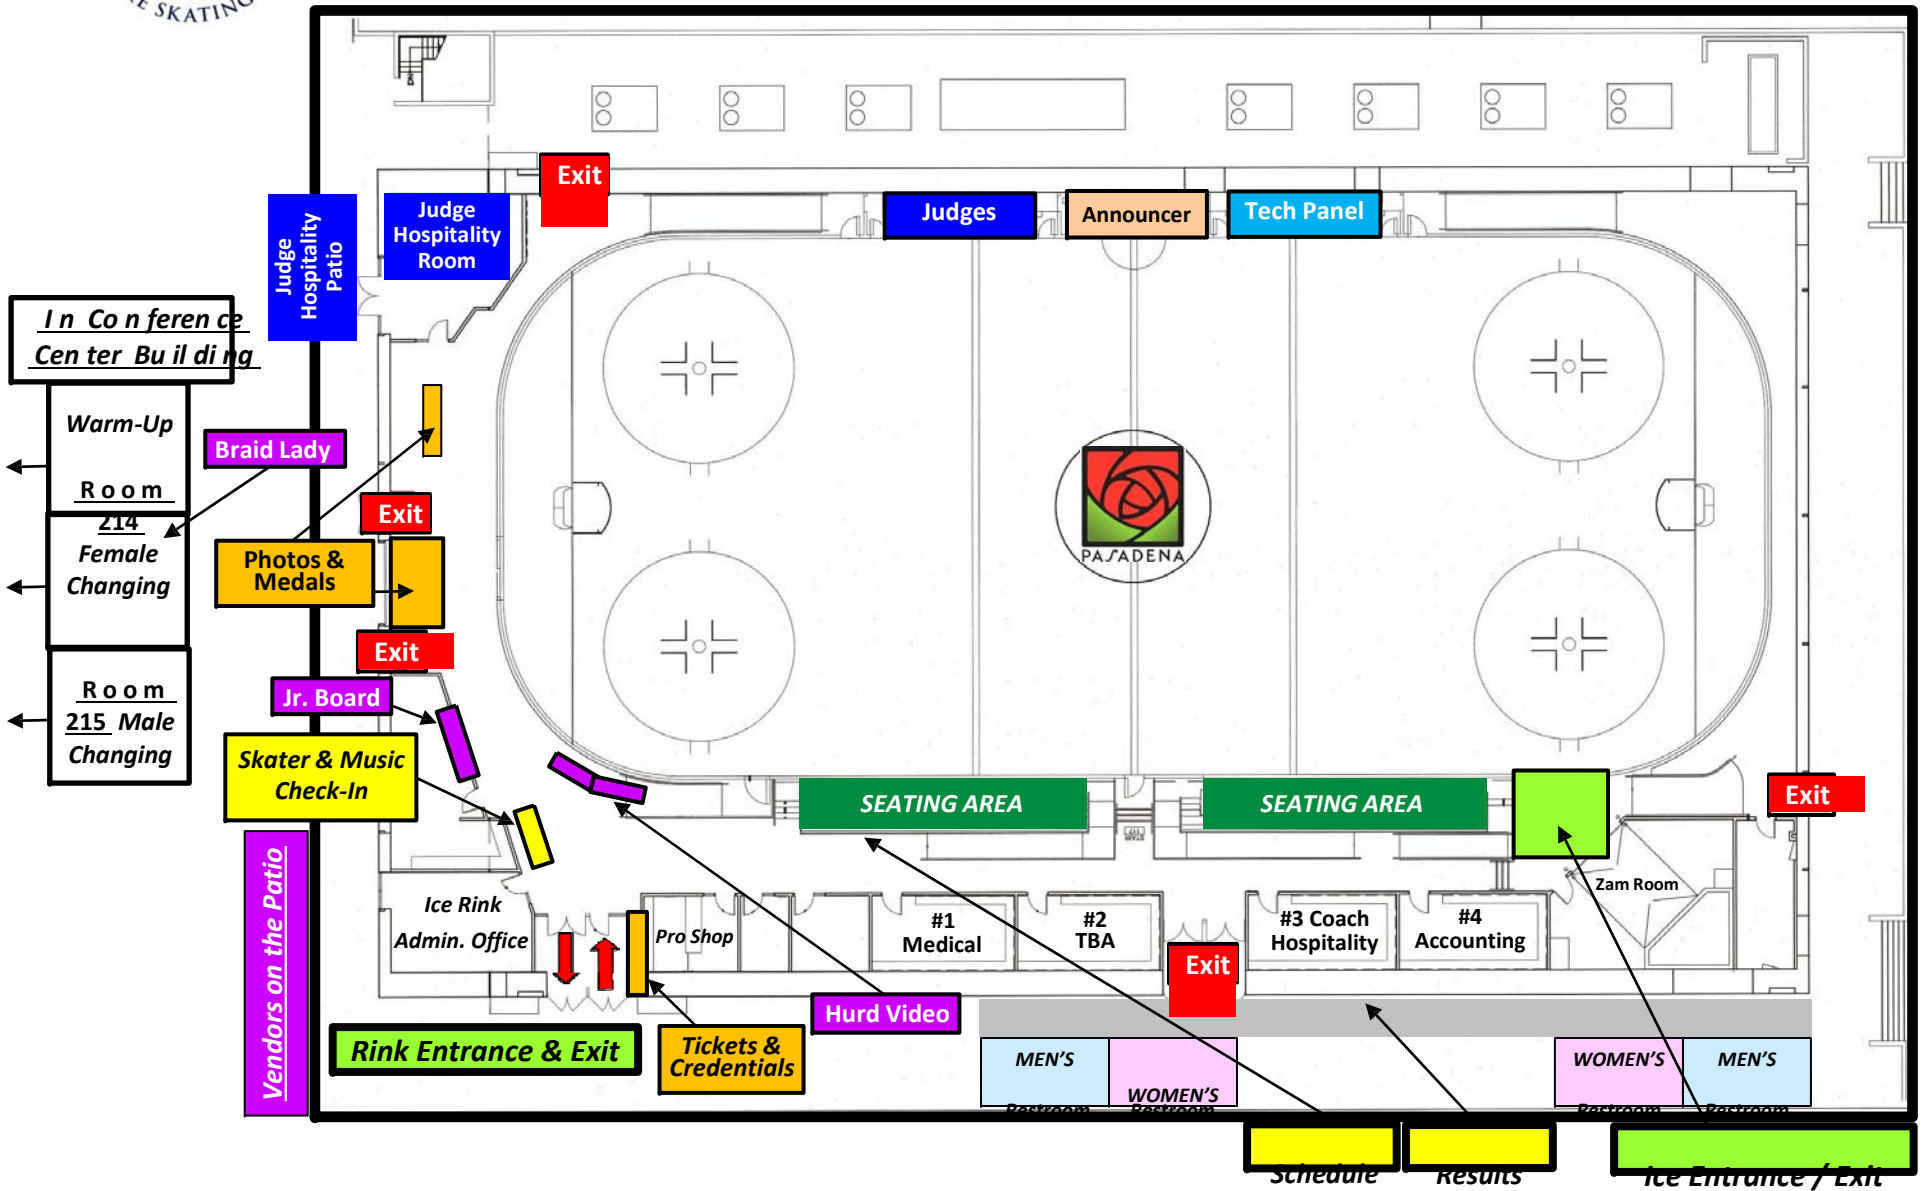

WELCOME TO THE PASADENA ICE SKATING CENTER

WELCOME TO THE PASADENA ICE SKATING CENTER

PARKING AT THE PASADENA ICE SKATING CENTER

300 E. Green Street, Pasadena, CA 91101 Tel: 626 578 0800

September 17 - 20, 2015

PLEASE NOTE:
The Pasadena Convention Center complex will be very busy during the competition weekend so plan to arrive early to allow time for parking before your events.

ON-SITE PARKING: This lot is for guests of the Sheraton Hotel, the Ice Skating Center and Convention Center. There is a West entrance off Marengo Ave. and East entrance off Euclid Ave. between Green and Cordova.

Daily Rate for On-Site Parking is \$10
\$2-OFF VALIDATION is available from the Ice Rink Pro Shop. **DISCOUNT ICE RINK VALIDATION IS GOOD ONLY FOR THE ON-SITE LOT AND THE LOT ON THE SOUTHEAST CORNER OF GREEN & EUCLID.**

ADDITIONAL PARKING: There are more than 2,500 additional parking spaces within a one block radius of the Ice Skating Center.