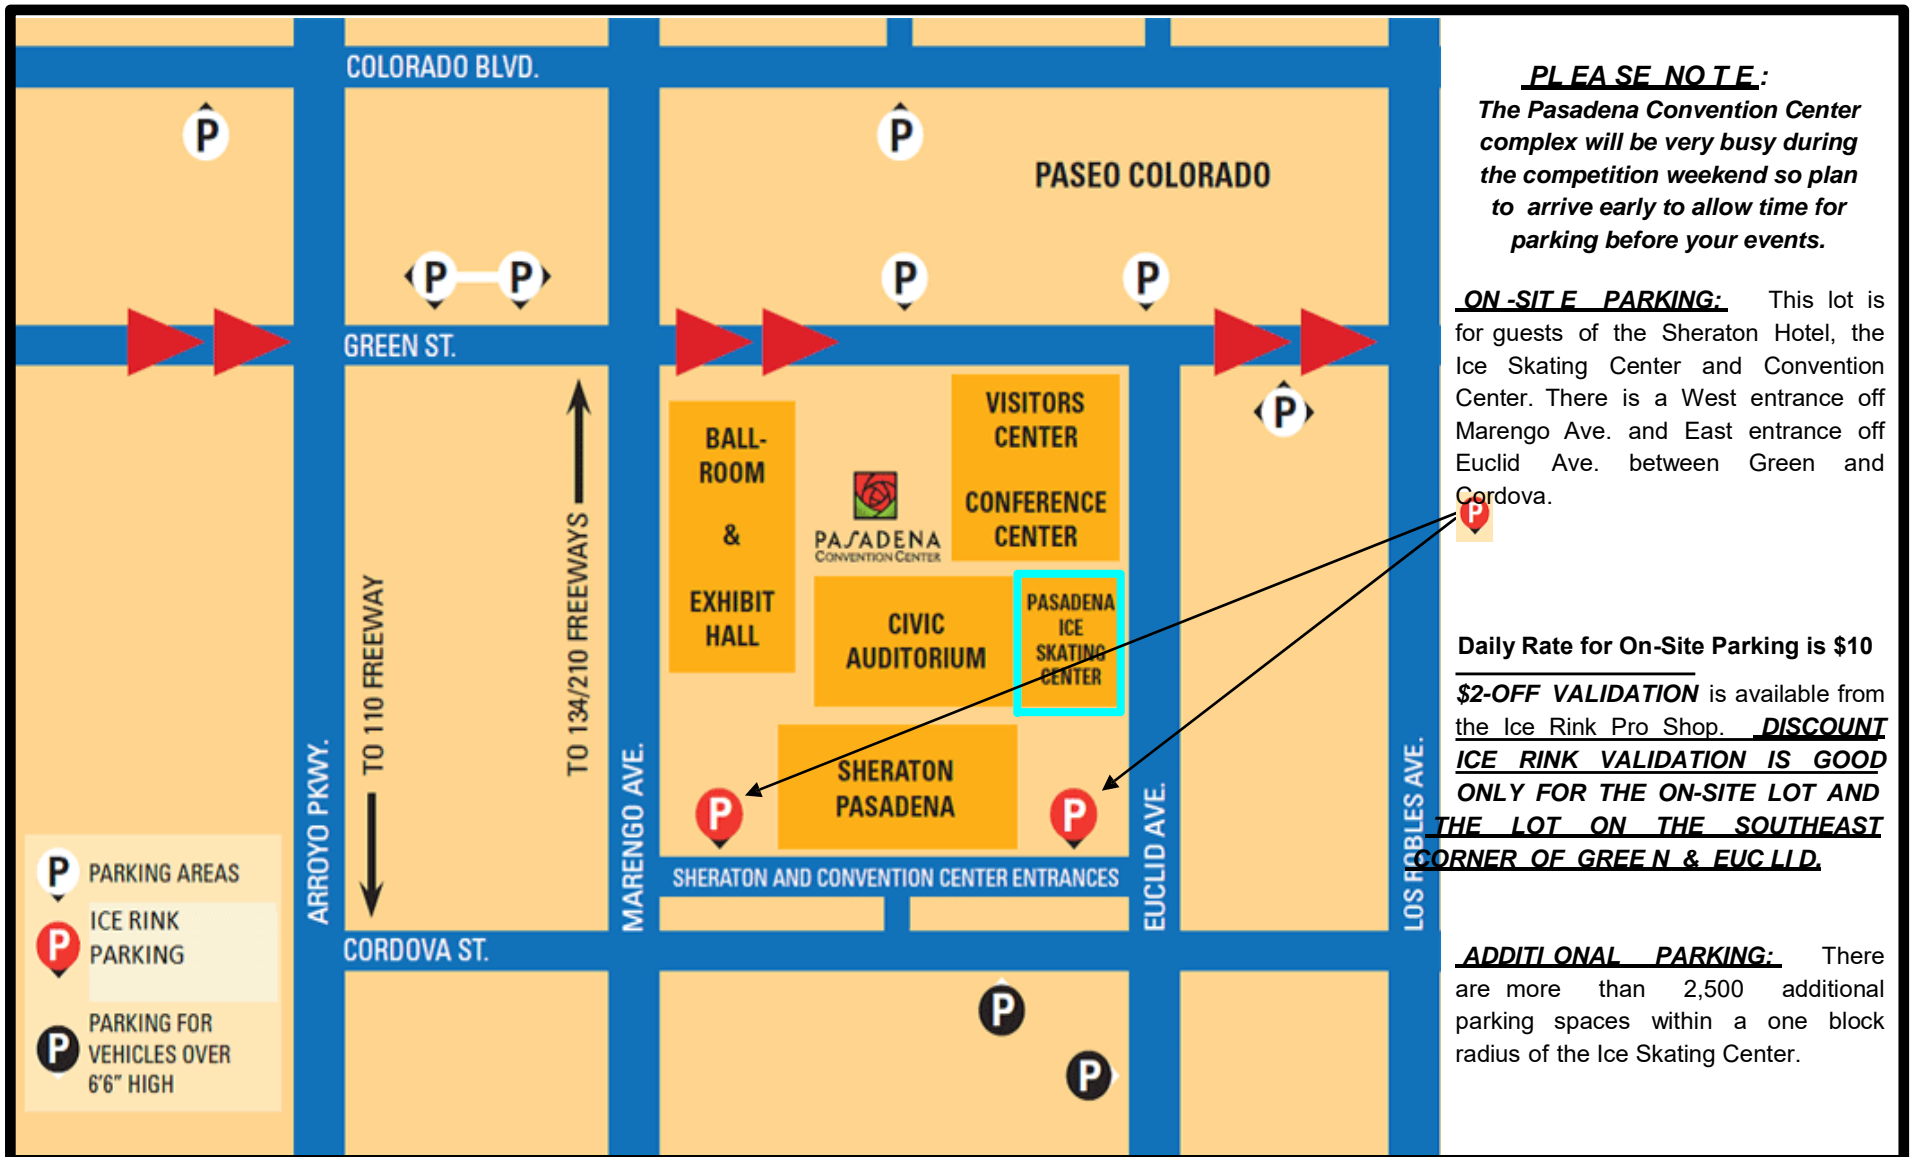

WELCOME TO THE PASADENA ICE SKATING CENTER

WELCOME TO THE PASADENA ICE SKATING CENTER

PARKING AT THE PASADENA ICE SKATING CENTER

300 E. Green Street, Pasadena, CA 91101 Tel: 626 578 0800

September 17 - 20, 2015

PLEASE NOTE:
The Pasadena Convention Center complex will be very busy during the competition weekend so plan to arrive early to allow time for parking before your events.

ON-SITE PARKING: This lot is for guests of the Sheraton Hotel, the Ice Skating Center and Convention Center. There is a West entrance off Marengo Ave. and East entrance off Euclid Ave. between Green and Cordova.

Daily Rate for On-Site Parking is \$10
\$2-OFF VALIDATION is available from the Ice Rink Pro Shop. **DISCOUNT ICE RINK VALIDATION IS GOOD ONLY FOR THE ON-SITE LOT AND THE LOT ON THE SOUTHEAST CORNER OF GREEN & EUCLID.**

ADDITIONAL PARKING: There are more than 2,500 additional parking spaces within a one block radius of the Ice Skating Center.