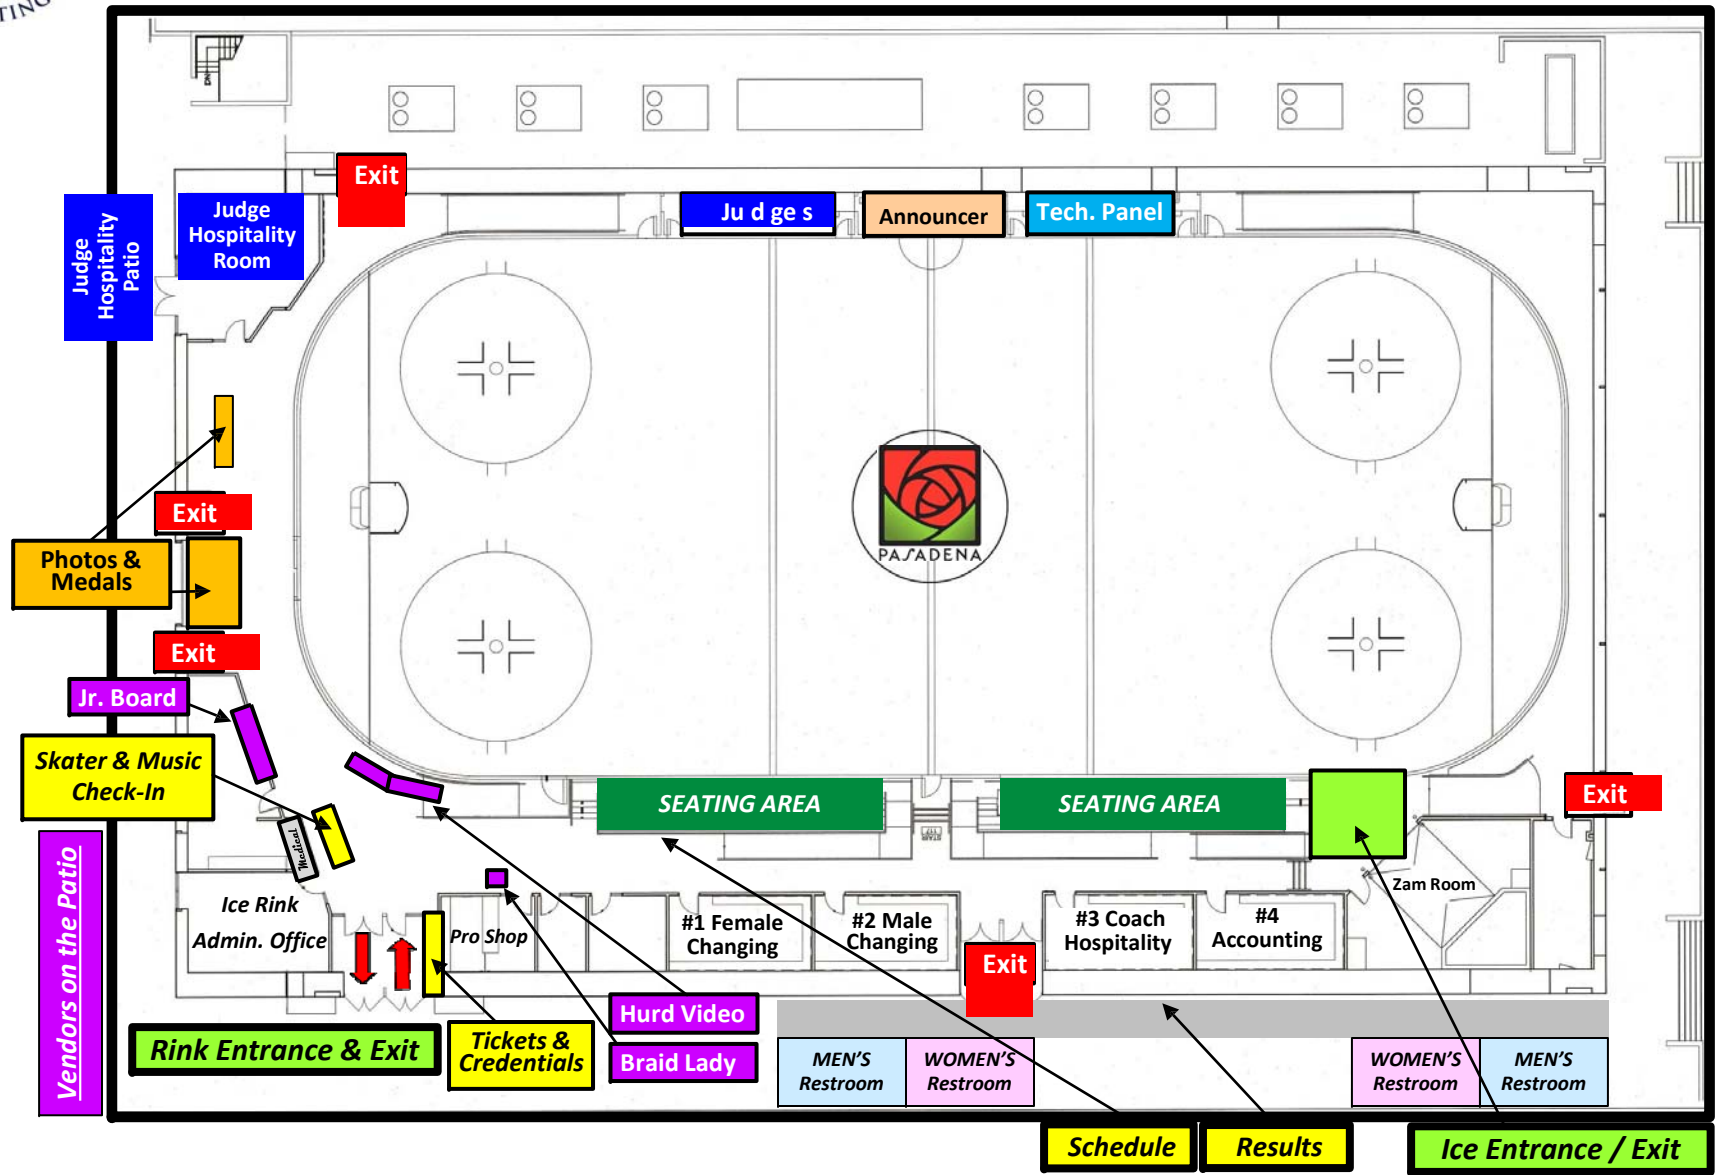

WELCOME TO THE PASADENA ICE SKATING CENTER

WELCOME TO THE PASADENA ICE SKATING CENTER

PARKING AT THE PASADENA ICE SKATING CENTER

300 E. Green Street, Pasadena, CA 91101 Tel: 626 578 0800

September 17 - 20, 2015

PLEASE NOTE:
The Pasadena Convention Center complex will be very busy during the competition weekend so plan to arrive early to allow time for parking before your events.

ON-SITE PARKING: This lot is for guests of the Sheraton Hotel, the Ice Skating Center and Convention Center. There is a West entrance off Marengo Ave. and East entrance off Euclid Ave. between Green and Cordova.

Daily Rate for On-Site Parking is \$10
\$2-OFF VALIDATION is available from the Ice Rink Pro Shop. **DISCOUNT ICE RINK VALIDATION IS GOOD ONLY FOR THE ON-SITE LOT AND THE LOT ON THE SOUTHEAST CORNER OF GREEN & EUCLID.**

ADDITIONAL PARKING: There are more than 2,500 additional parking spaces within a one block radius of the Ice Skating Center.