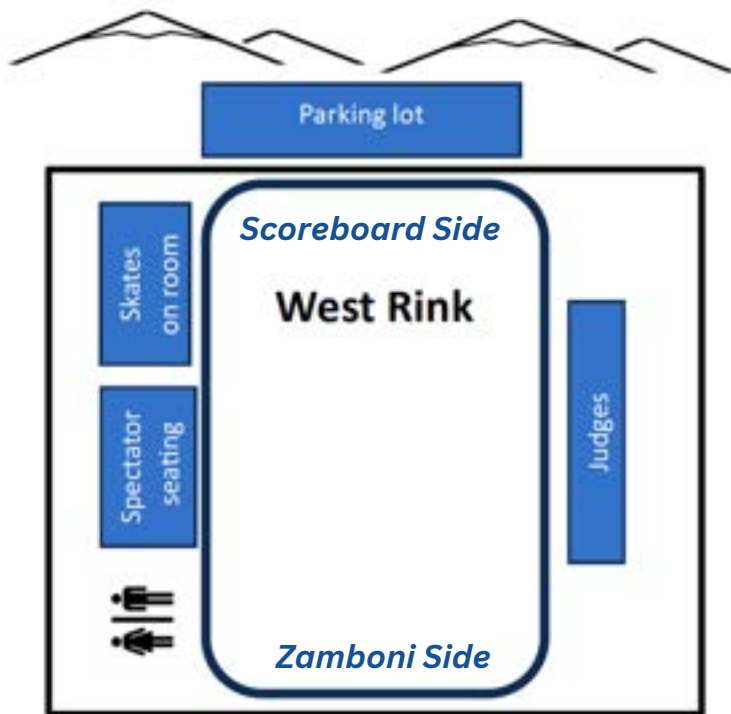

Map

NOTES

- Please use the restrooms in the West Rink.
- We have a "Skates On" room, but unfortunately we do not have locker room facilities available.