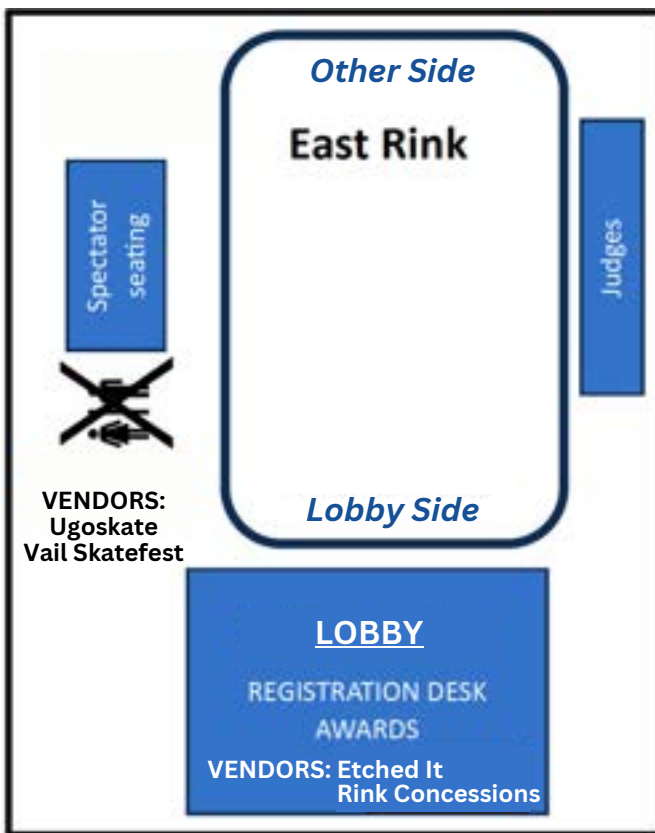

NOTES

- Please use the restrooms in the West Rink.
- We have a "Skates On" room, but unfortunately we do not have locker room facilities available.